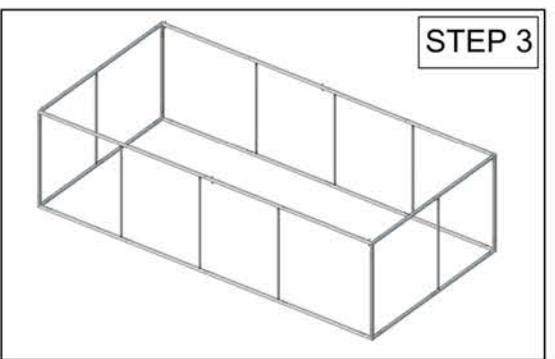

RTG-1806

SET UP INSTRUCTIONS:

1. CONNECT BOTTOM AND TOP TUBES FOLLOWING THE LABELS
2. CONNECT SIDE TUBES
3. CLEAN THE FRAME AND PLACE THEM ON CLEAN PLACE
4. CAREFULLY REMOVE FABRIC COVER FROM BAG
5. PLACE COVER AROUND THE BOTTOM OF THE FRAME
6. PULL COVER CAREFULLY UP TO THE TOP
7. CLOSE ALL ZIPPERS
8. ADJUST FABRIC AROUND THE FRAME
9. CONNECT CABLE HARNESS TO THE EYEBOLTS
10. COMPLETELY TIGHTEN THREADED CONNECTORS

BREAK DOWN INSTRUCTIONS:
REVERSE SET-UP STEPS TO BREAKDOWN FRAME

1. **FABRIC CARE INSTRUCTIONS:**
1. UNZIP COVER ZIPPERS
  2. CAREFULLY REMOVE FABRIC COVER
  3. CLOSE ALL ZIPPERS
  4. FOLD OR ROLL NEATLY
  5. PLACE FABRIC IN COVER BAG