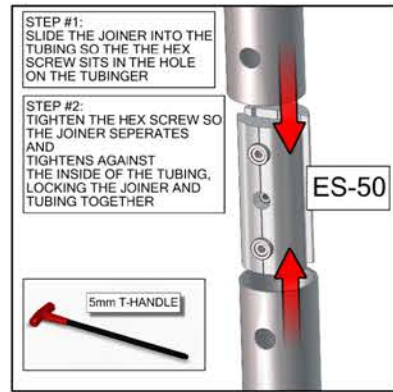

TOTAL WEIGHT: 173.6 (lbs)
MAX SIZE: 58.0 (in)
HARDWARE: 117.0 (lbs)
GRAPHIC: 44.9 (lbs)

QTY	CODE	DESCRIPTION
6	EYE BOLT	5/16-18X3.125" PARTIALLY THREADED EYE BOLT FOR 2" TUBING FABRIC STRUCTURES
8	CORNER-50-90°	3 WAY WELDED CORNER MADE FROM 2" TUBING (90°)
6	HD-10	120" LENGTH 1/8" 7X7 GALVANIZED STEEL CABLE NATURAL VINYL COATED TO 3/16" OD
16	RTG-18-T1	TUBE 1 FOR 18' RECTANGULAR HANGING FABRIC STRUCTURES
8	RTG-18-T2	TUBE 2 FOR 18' RECTANGULAR HANGING FABRIC STRUCTURES
8	SPDR-30-S2-6	30MM STRAIGHT SPREADER FOR 50MM CONNECTIONS OF 6' STRUCTURES
4	SPDR-50-S2-6	2" TUBING SPREADER FOR 6' HIGH FOR FOUR SIDED HANGING FABRIC STRUCTURES