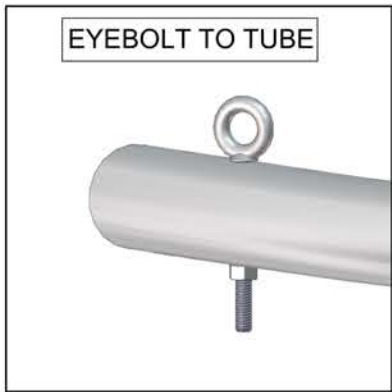

TOTAL WEIGHT: 173.6 (lbs)
MAX SIZE: 58.0 (in)
HARDWARE: 117.0 (lbs)
GRAPHIC: 44.9 (lbs)

QTY	CODE	DESCRIPTION
6	EYE BOLT	5/16-18X3.125" PARTIALLY THREADED EYE BOLT FOR 2" TUBING FABRIC STRUCTURES
8	CORNER-50-90°	3 WAY WELDED CORNER MADE FROM 2" TUBING (90°)
6	HD-10	120" LENGTH 1/8" 7X7 GALVANIZED STEEL CABLE NATURAL VINYL COATED TO 3/16" OD
16	RTG-18-T1	TUBE 1 FOR 18' RECTANGULAR HANGING FABRIC STRUCTURES
8	RTG-18-T2	TUBE 2 FOR 18' RECTANGULAR HANGING FABRIC STRUCTURES
8	SPDR-30-S2-6	30MM STRAIGHT SPREADER FOR 50MM CONNECTIONS OF 6' STRUCTURES
4	SPDR-50-S2-6	2" TUBING SPREADER FOR 6' HIGH FOR FOUR SIDED HANGING FABRIC STRUCTURES