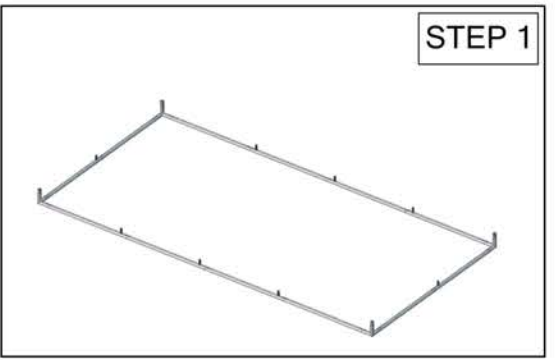

RTG-1806

SET UP INSTRUCTIONS:

1. CONNECT BOTTOM AND TOP TUBES FOLLOWING THE LABELS
2. CONNECT SIDE TUBES
3. CLEAN THE FRAME AND PLACE THEM ON CLEAN PLACE
4. CAREFULLY REMOVE FABRIC COVER FROM BAG
5. PLACE COVER AROUND THE BOTTOM OF THE FRAME
6. PULL COVER CAREFULLY UP TO THE TOP
7. CLOSE ALL ZIPPERS
8. ADJUST FABRIC AROUND THE FRAME
9. CONNECT CABLE HARNESS TO THE EYEBOLTS
10. COMPLETELY TIGHTEN THREADED CONNECTORS

BREAK DOWN INSTRUCTIONS:
REVERSE SET-UP STEPS TO BREAKDOWN FRAME

1. **FABRIC CARE INSTRUCTIONS:**
1. UNZIP COVER ZIPPERS
  2. CAREFULLY REMOVE FABRIC COVER
  3. CLOSE ALL ZIPPERS
  4. FOLD OR ROLL NEATLY
  5. PLACE FABRIC IN COVER BAG