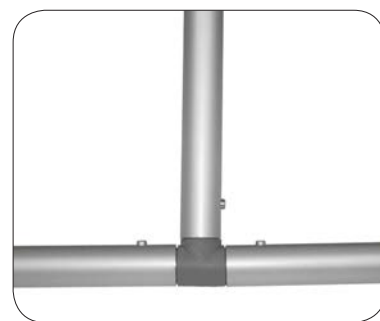

Rectangle Hanging Structures

RTG

Rectangle tension fabric hanging structures are made in the USA and are of the utmost quality and durability. State-of-the-art zipper pillowcase dye-sublimated stretch fabric coverings are combined with advanced, lightweight aluminum structures to provide unique design, functionality, and style. Hanging structures are offered in a wide variety of shapes and sizes. Stretch fabric graphics are hand-sewn, durable and dry-cleanable.

Frame

Single sided graphic

Double sided graphic

Graphic with printed bottom

30mm tube push-button connector

50mm tube spigot connector

Hanging Structure standard box

OCE Expandable Display Case - Available as an upgrade

features and benefits:

- Rectangle hanging structures come in 8', 10', 12', 14', 16', 18' & 20' width configurations on the longer side and varying heights of 2', 3', 4', 5' & 6'
- Shapes 12' width and under are constructed with 30mm (1^{1/8}") tubes and push-button connectors for simple assembly
- Shapes 14' width and over are constructed with 50mm (2") tubes and internal expanding spigot connectors for unmatched structural integrity
- Engineer certified (structural engineer certificate available upon request)
- Zippered pillowcase fabric graphic options include: unprinted (white and black), single-sided (outer panel printed only), double-sided (inner and outer panels printed), and zip-in unprinted (white and black) and printed bottom panels
- All pillowcase graphics come standard with opaque liner
- Both bottom zip-in graphic panels offered on 8', 10', 12', and 14' width options only
- Comes standard with hanging hardware, bags and heavy-duty shipping and storage box(es)
- OCE Expandable rugged molded shipping cases available as an upgrade
- Collapses to a fraction of its size
- Easy to store and ship
- Quick to set up