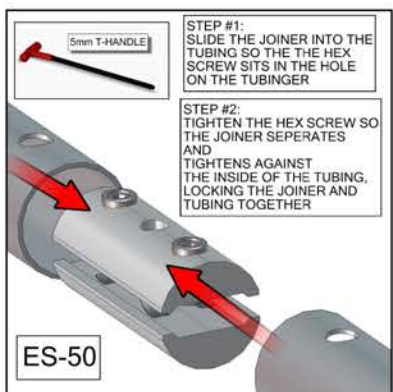

TOTAL WEIGHT: 173.6 (lbs)
MAX SIZE: 58.0 (in)
HARDWARE: 117.0 (lbs)
GRAPHIC: 44.9 (lbs)

QTY	CODE	DESCRIPTION
6	EYE BOLT	5/16-18X3.125" PARTIALLY THREADED EYE BOLT FOR 2" TUBING FABRIC STRUCTURES
8	CORNER-50-90°	3 WAY WELDED CORNER MADE FROM 2" TUBING (90°)
6	HD-10	120" LENGTH 1/8" 7X7 GALVANIZED STEEL CABLE NATURAL VINYL COATED TO 3/16" OD
16	RTG-18-T1	TUBE 1 FOR 18' RECTANGULAR HANGING FABRIC STRUCTURES
8	RTG-18-T2	TUBE 2 FOR 18' RECTANGULAR HANGING FABRIC STRUCTURES
8	SPDR-30-S2-6	30MM STRAIGHT SPREADER FOR 50MM CONNECTIONS OF 6' STRUCTURES
4	SPDR-50-S2-6	2" TUBING SPREADER FOR 6' HIGH FOR FOUR SIDED HANGING FABRIC STRUCTURES