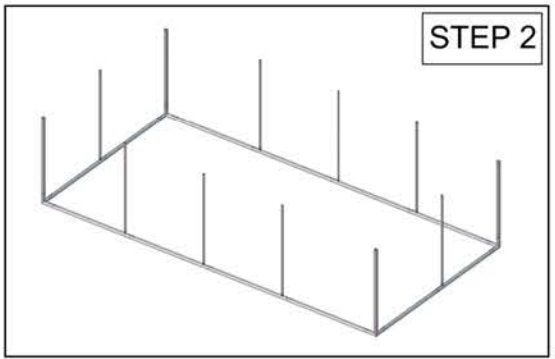

RTG-1806

SET UP INSTRUCTIONS:

1. CONNECT BOTTOM AND TOP TUBES FOLLOWING THE LABELS
2. CONNECT SIDE TUBES
3. CLEAN THE FRAME AND PLACE THEM ON CLEAN PLACE
4. CAREFULLY REMOVE FABRIC COVER FROM BAG
5. PLACE COVER AROUND THE BOTTOM OF THE FRAME
6. PULL COVER CAREFULLY UP TO THE TOP
7. CLOSE ALL ZIPPERS
8. ADJUST FABRIC AROUND THE FRAME
9. CONNECT CABLE HARNESS TO THE EYEBOLTS
10. COMPLETELY TIGHTEN THREADED CONNECTORS

BREAK DOWN INSTRUCTIONS:
REVERSE SET-UP STEPS TO BREAKDOWN FRAME

1. **FABRIC CARE INSTRUCTIONS:**
1. UNZIP COVER ZIPPERS
  2. CAREFULLY REMOVE FABRIC COVER
  3. CLOSE ALL ZIPPERS
  4. FOLD OR ROLL NEATLY
  5. PLACE FABRIC IN COVER BAG