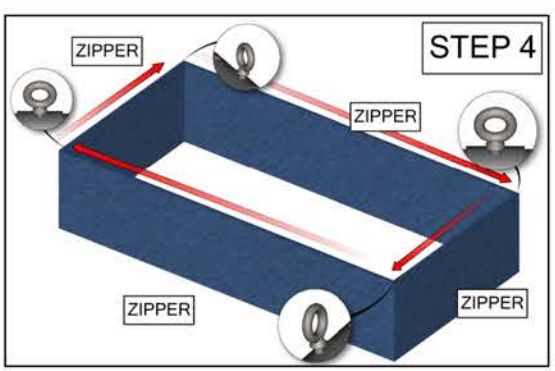

RTG-1806

SET UP INSTRUCTIONS:

1. CONNECT BOTTOM AND TOP TUBES FOLLOWING THE LABELS
2. CONNECT SIDE TUBES
3. CLEAN THE FRAME AND PLACE THEM ON CLEAN PLACE
4. CAREFULLY REMOVE FABRIC COVER FROM BAG
5. PLACE COVER AROUND THE BOTTOM OF THE FRAME
6. PULL COVER CAREFULLY UP TO THE TOP
7. CLOSE ALL ZIPPERS
8. ADJUST FABRIC AROUND THE FRAME
9. CONNECT CABLE HARNESS TO THE EYEBOLTS
10. COMPLETELY TIGHTEN THREADED CONNECTORS

BREAK DOWN INSTRUCTIONS:
REVERSE SET-UP STEPS TO BREAKDOWN FRAME

1. **FABRIC CARE INSTRUCTIONS:**
1. UNZIP COVER ZIPPERS
  2. CAREFULLY REMOVE FABRIC COVER
  3. CLOSE ALL ZIPPERS
  4. FOLD OR ROLL NEATLY
  5. PLACE FABRIC IN COVER BAG