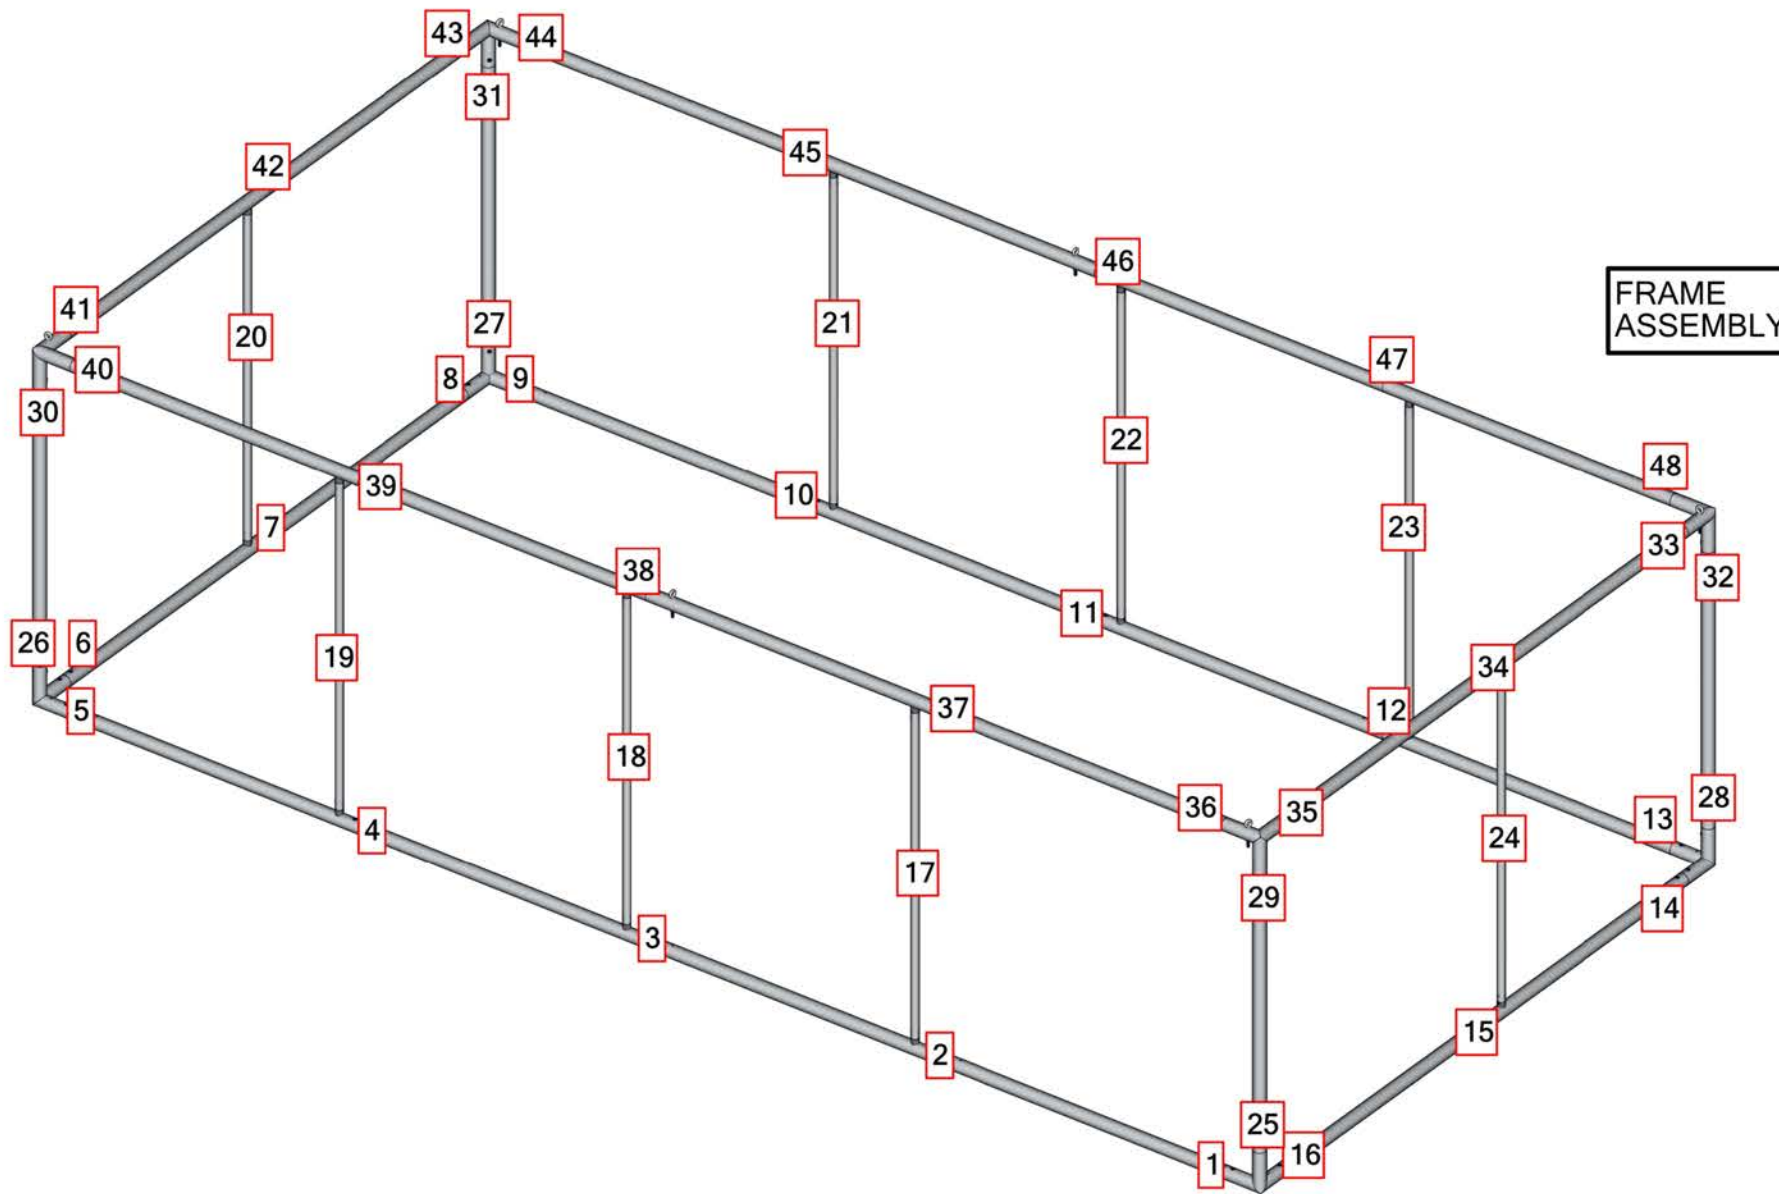

RTG-1806

SET UP INSTRUCTIONS:

1. CONNECT BOTTOM AND TOP TUBES FOLLOWING THE LABELS
2. CONNECT SIDE TUBES
3. CLEAN THE FRAME AND PLACE THEM ON CLEAN PLACE
4. CAREFULLY REMOVE FABRIC COVER FROM BAG
5. PLACE COVER AROUND THE BOTTOM OF THE FRAME
6. PULL COVER CAREFULLY UP TO THE TOP
7. CLOSE ALL ZIPPERS
8. ADJUST FABRIC AROUND THE FRAME
9. CONNECT CABLE HARNESS TO THE EYEBOLTS
10. COMPLETELY TIGHTEN THREADED CONNECTORS

BREAK DOWN INSTRUCTIONS:
REVERSE SET-UP STEPS TO BREAKDOWN FRAME

1. **FABRIC CARE INSTRUCTIONS:**
1. UNZIP COVER ZIPPERS
  2. CAREFULLY REMOVE FABRIC COVER
  3. CLOSE ALL ZIPPERS
  4. FOLD OR ROLL NEATLY
  5. PLACE FABRIC IN COVER BAG