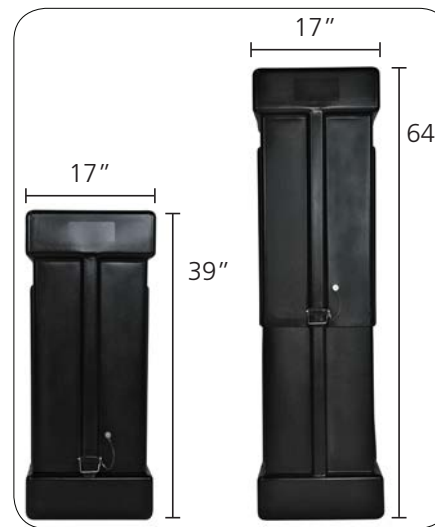

Frame

Single sided graphic

Double sided graphic

Graphic with printed bottom

30mm tube push-button connector

50mm tube spigot connector

Hanging Structure standard box

OCE Expandable Display Case - Available as an upgrade

## features and benefits:

- Rectangle hanging structures come in 8', 10', 12', 14', 16', 18' & 20' width configurations on the longer side and varying heights of 2', 3', 4', 5' & 6'
- Shapes 12' width and under are constructed with 30mm (1<sup>1/8</sup>" ) tubes and push-button connectors for simple assembly
- Shapes 14' width and over are constructed with 50mm (2" ) tubes and internal expanding spigot connectors for unmatched structural integrity
- Engineer certified (structural engineer certificate available upon request)
- Zippered pillowcase fabric graphic options include: unprinted (white and black), single-sided (outer panel printed only), double-sided (inner and outer panels printed), and zip-in unprinted (white and black) and printed bottom panels
- All pillowcase graphics come standard with opaque liner
- Both bottom zip-in graphic panels offered on 8', 10', 12', and 14' width options only
- Comes standard with hanging hardware, bags and heavy-duty shipping and storage box(es)
- OCE Expandable rugged molded shipping cases available as an upgrade
- Collapses to a fraction of its size
- Easy to store and ship
- Quick to set up