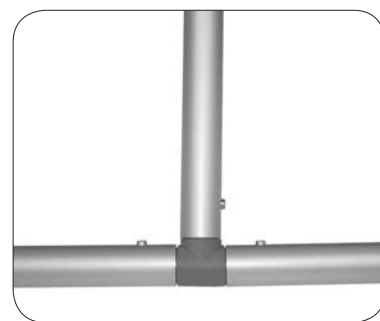

# Rectangle Hanging Structures

## RTG

Rectangle tension fabric hanging structures are made in the USA and are of the utmost quality and durability. State-of-the-art zipper pillowcase dye-sublimated stretch fabric coverings are combined with advanced, lightweight aluminum structures to provide unique design, functionality, and style. Hanging structures are offered in a wide variety of shapes and sizes. Stretch fabric graphics are hand-sewn, durable and dry-cleanable.

Frame

Single sided graphic

Double sided graphic

Graphic with printed bottom

30mm tube push-button connector

50mm tube spigot connector

Hanging Structure standard box

OCE Expandable Display Case - Available as an upgrade

## features and benefits:

- Rectangle hanging structures come in 8', 10', 12', 14', 16', 18' & 20' width configurations on the longer side and varying heights of 2', 3', 4', 5' & 6'
- Shapes 12' width and under are constructed with 30mm (1<sup>1/8</sup>" ) tubes and push-button connectors for simple assembly
- Shapes 14' width and over are constructed with 50mm (2" ) tubes and internal expanding spigot connectors for unmatched structural integrity
- Engineer certified (structural engineer certificate available upon request)
- Zippered pillowcase fabric graphic options include: unprinted (white and black), single-sided (outer panel printed only), double-sided (inner and outer panels printed), and zip-in unprinted (white and black) and printed bottom panels
- All pillowcase graphics come standard with opaque liner
- Both bottom zip-in graphic panels offered on 8', 10', 12', and 14' width options only
- Comes standard with hanging hardware, bags and heavy-duty shipping and storage box(es)
- OCE Expandable rugged molded shipping cases available as an upgrade
- Collapses to a fraction of its size
- Easy to store and ship
- Quick to set up