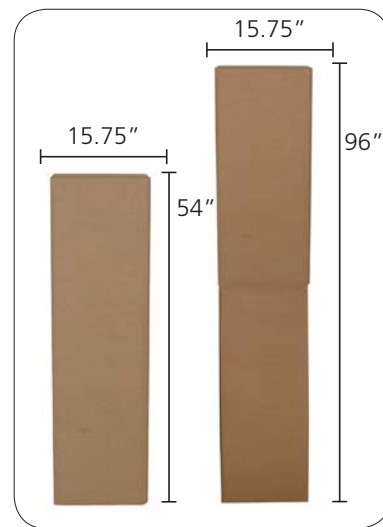

## RTG

Rectangle tension fabric hanging structures are made in the USA and are of the utmost quality and durability. State-of-the-art zipper pillowcase dye-sublimated stretch fabric coverings are combined with advanced, lightweight aluminum structures to provide unique design, functionality, and style. Hanging structures are offered in a wide variety of shapes and sizes. Stretch fabric graphics are hand-sewn, durable and dry-cleanable.

Frame

Single sided graphic

Double sided graphic

Graphic with printed bottom

30mm tube push-button connector

50mm tube spigot connector

Hanging Structure standard box

OCE Expandable Display Case - Available as an upgrade

## features and benefits:

- Rectangle hanging structures come in 8', 10', 12', 14', 16', 18' & 20' width configurations on the longer side and varying heights of 2', 3', 4', 5' & 6'
- Shapes 12' width and under are constructed with 30mm (1<sup>1/8</sup>" ) tubes and push-button connectors for simple assembly
- Shapes 14' width and over are constructed with 50mm (2" ) tubes and internal expanding spigot connectors for unmatched structural integrity
- Engineer certified (structural engineer certificate available upon request)
- Zippered pillowcase fabric graphic options include: unprinted (white and black), single-sided (outer panel printed only), double-sided (inner and outer panels printed), and zip-in unprinted (white and black) and printed bottom panels
- All pillowcase graphics come standard with opaque liner
- Both bottom zip-in graphic panels offered on 8', 10', 12', and 14' width options only
- Comes standard with hanging hardware, bags and heavy-duty shipping and storage box(es)
- OCE Expandable rugged molded shipping cases available as an upgrade
- Collapses to a fraction of its size
- Easy to store and ship
- Quick to set up