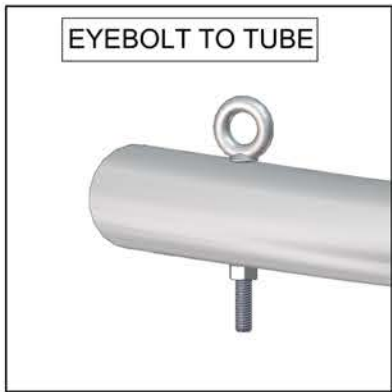

Set-up Video