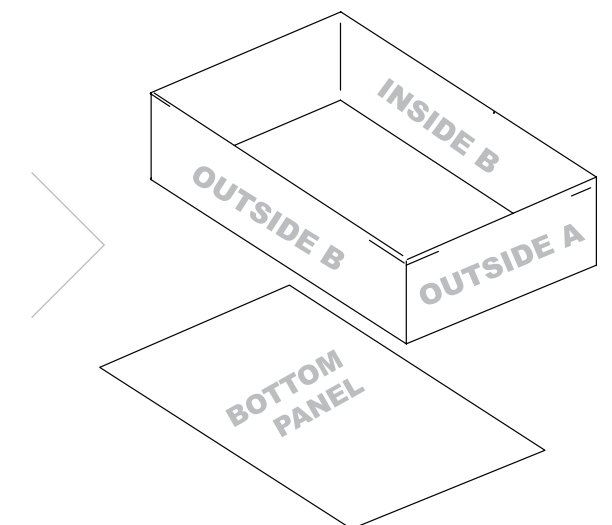

Graphic Material:

5 oz. Soft Knit Dye-sublimated zipper pillowcase fabric

We are continually improving and modifying our product range and reserve the right to vary the specifications without prior notice. All dimensions and weights quoted are approximate and we accept no responsibility for variance. E&OE. See Graphic Templates for graphic bleed specifications.