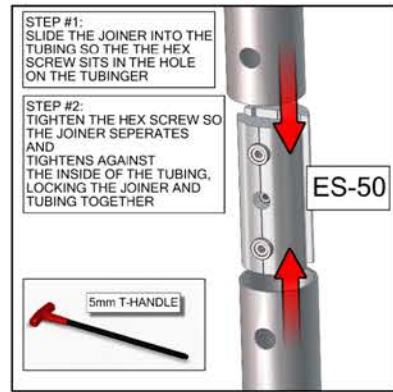

Set-up Video