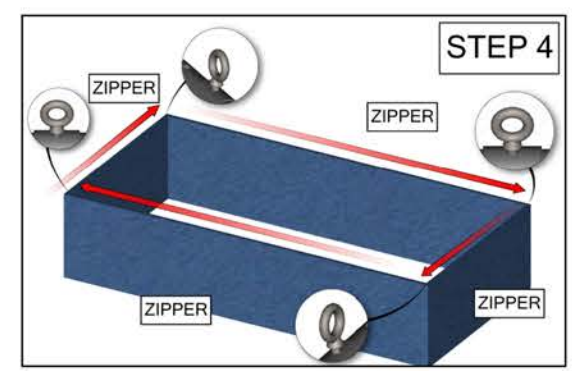

Set-up Video