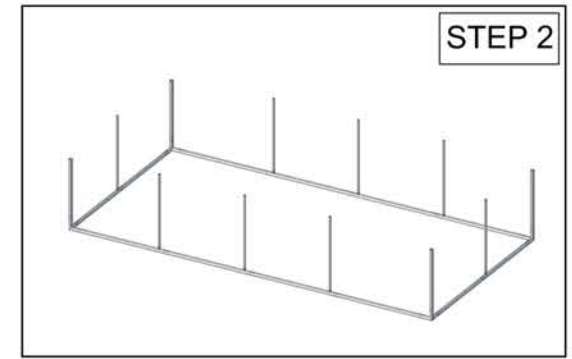

Set-up Video