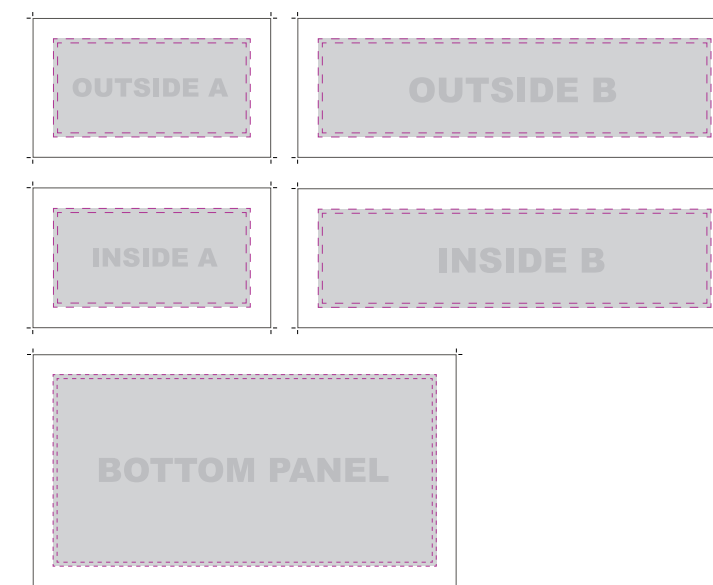

Graphic Material:

5 oz. Soft Knit Dye-sublimated zipper pillowcase fabric

We are continually improving and modifying our product range and reserve the right to vary the specifications without prior notice. All dimensions and weights quoted are approximate and we accept no responsibility for variance. E&OE. See Graphic Templates for graphic bleed specifications.