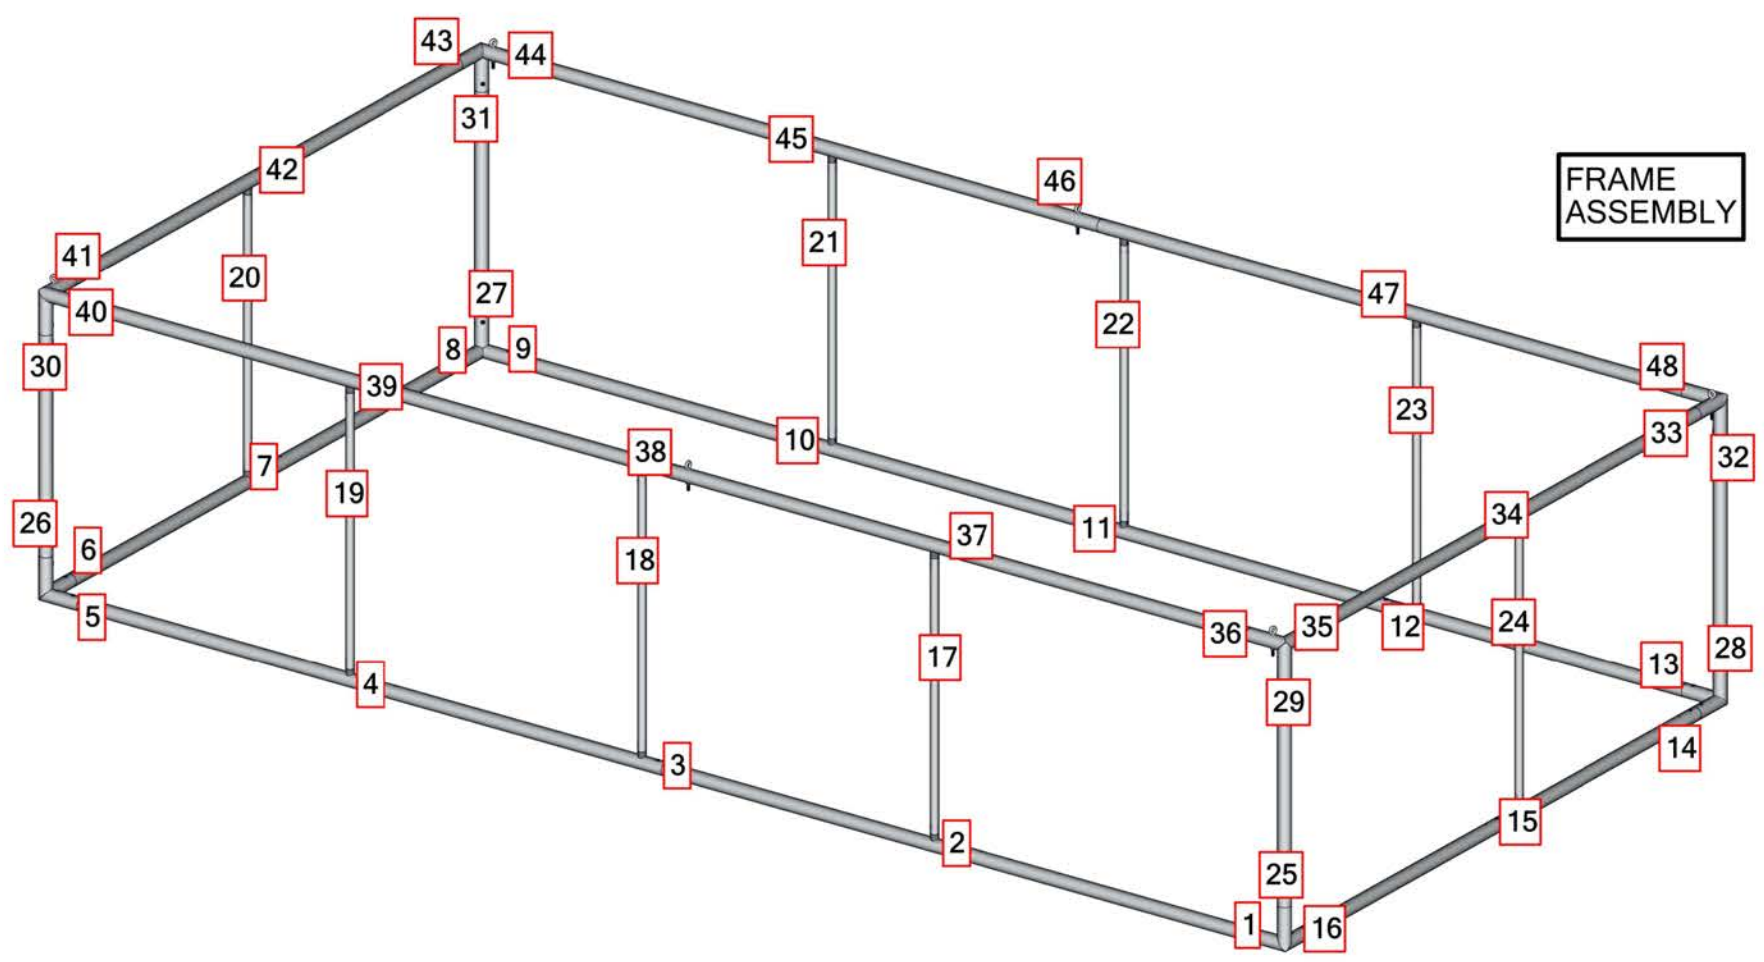

RTG-1804

SET UP INSTRUCTIONS:

1. CONNECT BOTTOM AND TOP TUBES FOLLOWING THE LABELS
2. CONNECT SIDE TUBES
3. CLEAN THE FRAME AND PLACE THEM ON CLEAN PLACE
4. CAREFULLY REMOVE FABRIC COVER FROM BAG
5. PLACE COVER AROUND THE BOTTOM OF THE FRAME
6. PULL COVER CAREFULLY UP TO THE TOP
7. CLOSE ALL ZIPPERS
8. ADJUST FABRIC AROUND THE FRAME
9. CONNECT CABLE HARNESS TO THE EYEBOLTS
10. COMPLETELY TIGHTEN THREADED CONNECTORS

BREAK DOWN INSTRUCTIONS:
REVERSE SET-UP STEPS TO BREAKDOWN FRAME

1. **FABRIC CARE INSTRUCTIONS:**
1. UNZIP COVER ZIPPERS
  2. CAREFULLY REMOVE FABRIC COVER
  3. CLOSE ALL ZIPPERS
  4. FOLD OR ROLL NEATLY
  5. PLACE FABRIC IN COVER BAG

TOTAL WEIGHT: 148.7 (lbs)
MAX SIZE: 50.5 (in)
HARDWARE: 108.0 (lbs)
GRAPHIC: 29.9 (lbs)

QTY	CODE	DESCRIPTION
6	EYE BOLT	5/16-18X3.125" PARTIALLY THREADED EYE BOLT FOR 2" TUBING FABRIC STRUCTURES
8	CORNER-50-90°	3 WAY WELDED CORNER MADE FROM 2" TUBING (90°)
6	HD-10	120" LENGTH 1/8" 7X7 GALVANIZED STEEL CABLE NATURAL VINYL COATED TO 3/16" OD
16	RTG-18-T1	TUBE 1 FOR 18' RECTANGULAR HANGING FABRIC STRUCTURES
8	RTG-18-T2	TUBE 2 FOR 18' RECTANGULAR HANGING FABRIC STRUCTURES
8	SPDR-30-S2-4	30MM STRAIGHT SPREADER FOR 50MM CONNECTIONS OF 4' STRUCTURES
4	SPDR-50-S2-4	2" TUBING SPREADER FOR 4' HIGH FOR FOUR SIDED HANGING FABRIC STRUCTURES