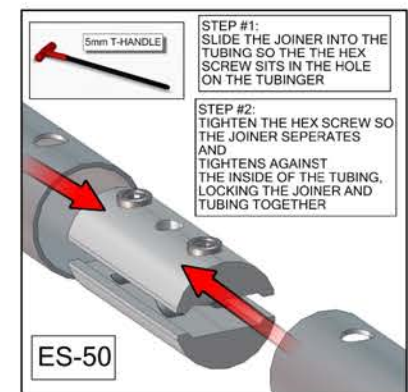

Set-up Video