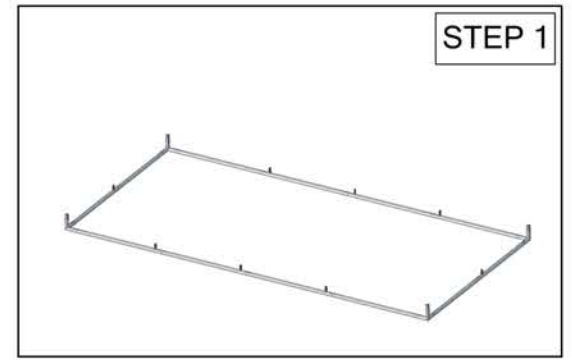

Set-up Video