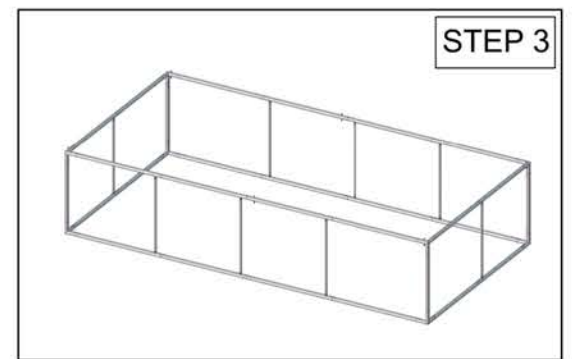

Set-up Video