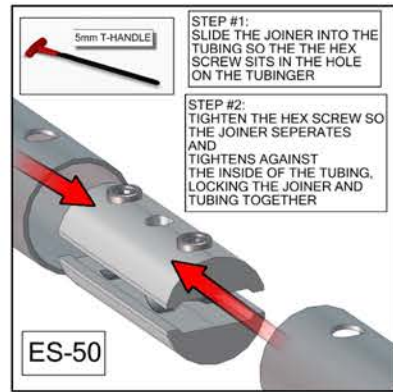

Set-up Video