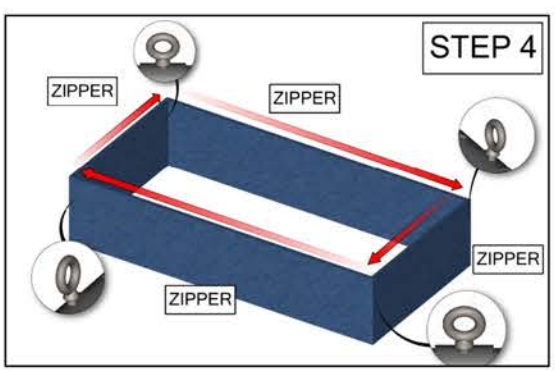

Set-up Video