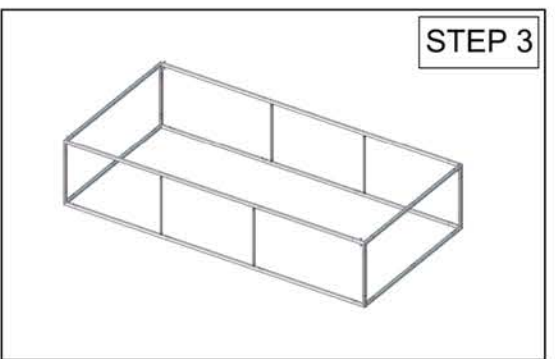

Set-up Video