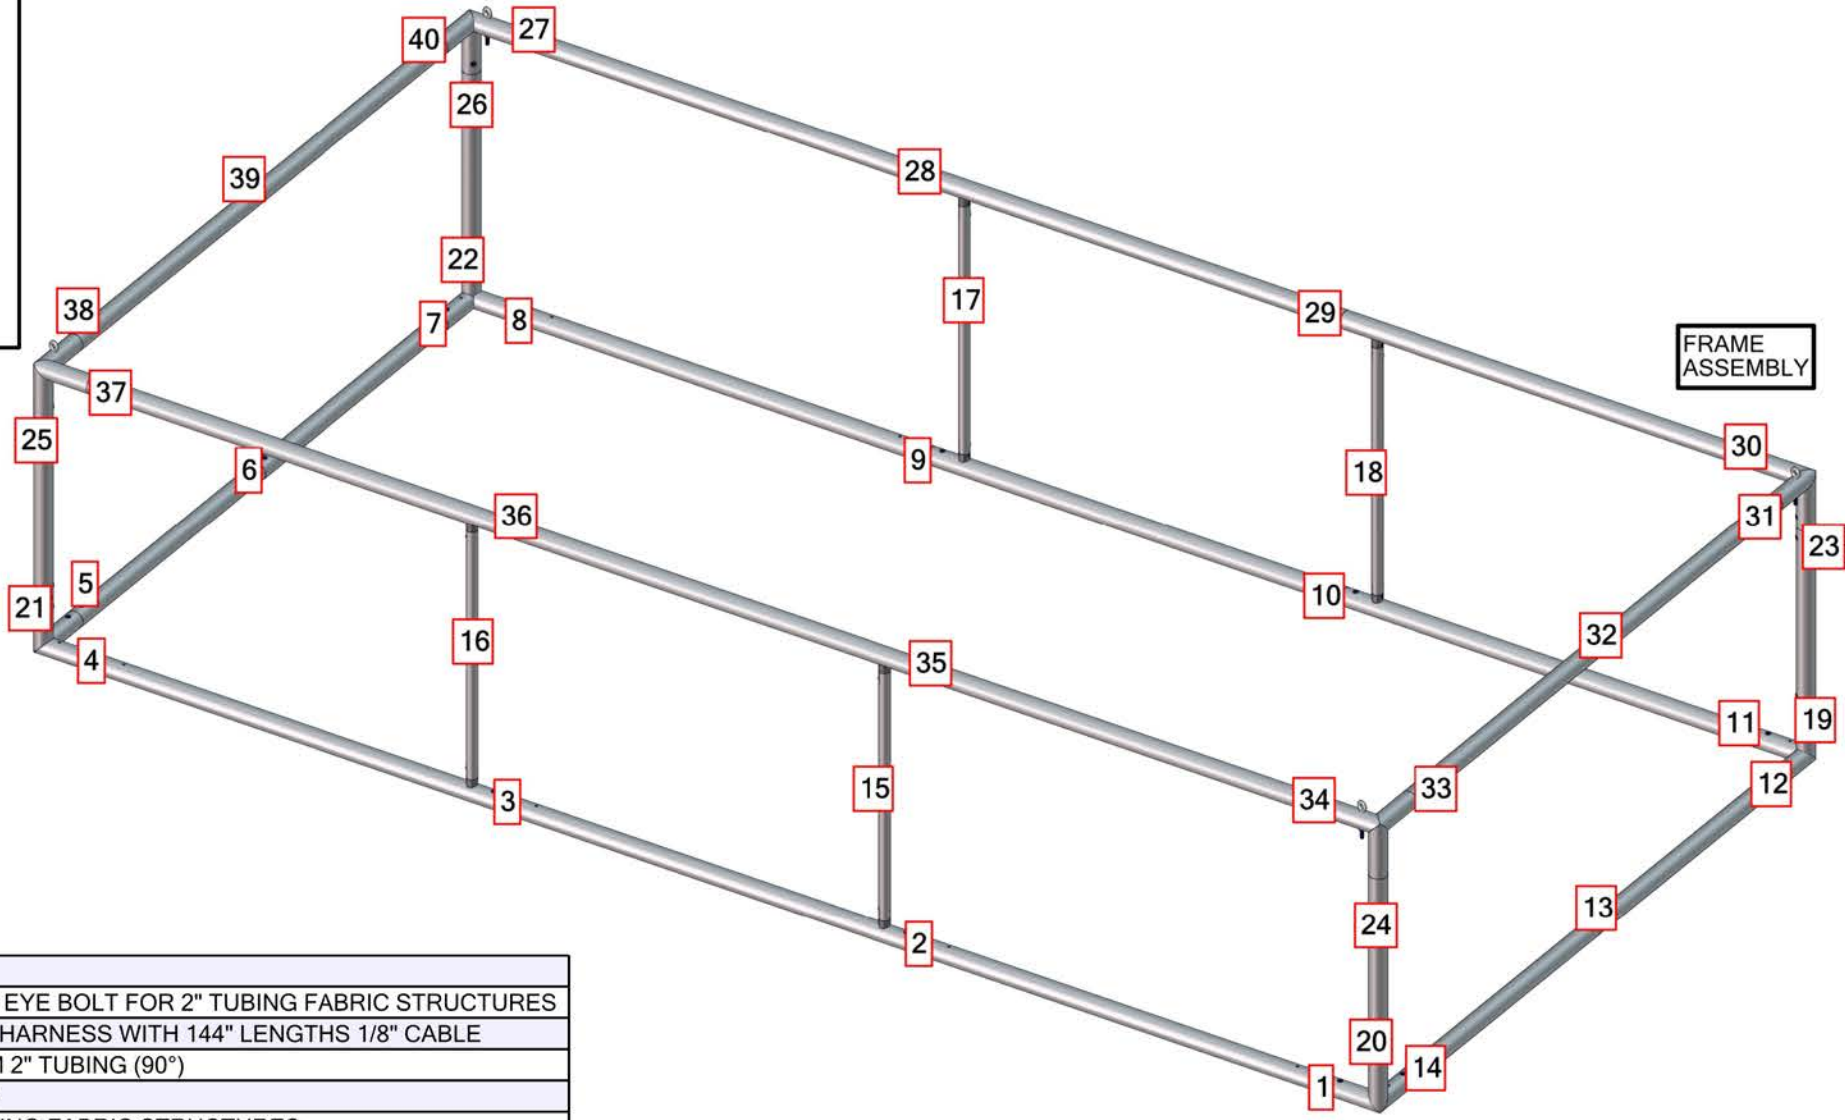

Printed zip-in bottom panel

\*ALL GRAPHIC SIZES NOTED ARE FINISHED SIZES AND DO NOT INCLUDE REQUIRED BLEEDS. REFERENCE GRAPHIC TEMPLATES.

# RTG-1403

**SET UP INSTRUCTIONS:**

1. CONNECT BOTTOM AND TOP TUBES FOLLOWING THE LABELS
2. CONNECT SIDE TUBES
3. CLEAN THE FRAME AND PLACE THEM ON CLEAN PLACE
4. CAREFULLY REMOVE FABRIC COVER FROM BAG
5. PLACE COVER AROUND THE BOTTOM OF THE FRAME
6. PULL COVER CAREFULLY UP TO THE TOP
7. CLOSE ALL ZIPPERS
8. ADJUST FABRIC AROUND THE FRAME
9. CONNECT CABLE HARNESS TO THE EYEBOLTS
10. COMPLETELY TIGHTEN THREADED CONNECTORS

TOTAL WEIGHT: 86.1 (lbs)  
MAX SIZE: 49.9 (in)  
HARDWARE: 62.4 (lbs)  
GRAPHIC: 17.5 (lbs)

| QTY | CODE          | DESCRIPTION  |
|-----|---------------|--|
| 4   | EYE BOLT      | 5/16-18X3.125" PARTIALLY THREADED EYE BOLT FOR 2" TUBING FABRIC STRUCTURES |
| 1   | CH-SP4-HD-12  | 4-CABLE SINGLE POINT HEAVY DUTY HARNESS WITH 144" LENGTHS 1/8" CABLE       |
| 8   | CORNER-50-90° | 3 WAY WELDED CORNER MADE FROM 2" TUBING (90°)                              |
| 36  | ES-50         | EXPANDING SPIGOT FOR 50MM TUBE   |
| 12  | RTG-14-T1     | TUBE 1 FOR 18' RECTANGULAR HANGING FABRIC STRUCTURES                       |
| 8   | RTG-14-T2     | TUBE 2 FOR 18' RECTANGULAR HANGING FABRIC STRUCTURES                       |
| 4   | SPDR-30-S2-3  | 30MM STRAIGHT SPREADER FOR 50MM CONNECTIONS OF 3' STRUCTURES               |
| 4   | SPDR-50-S2-3  | 2" TUBING SPREADER FOR 3' HIGH FOR FOUR SIDED HANGING FABRIC STRUCTURES    |