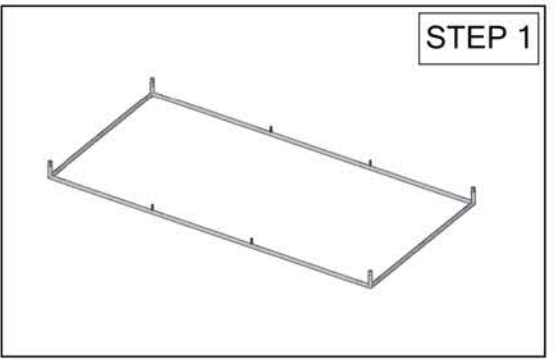

Set-up Video