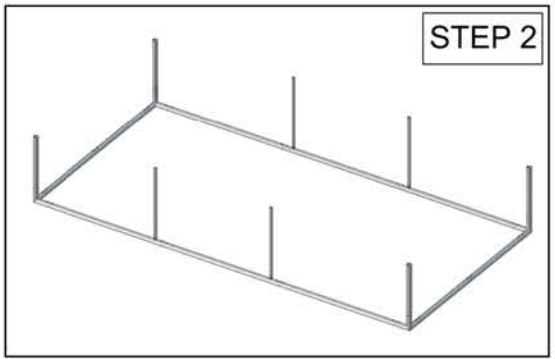

Frame

Single sided graphic

Double sided graphic

Graphic with printed bottom

30mm tube push-button connector

50mm tube spigot connector

Hanging Structure standard box

OCE Expandable Display Case - Available as an upgrade

Printed zip-in bottom panel

\*ALL GRAPHIC SIZES NOTED ARE FINISHED SIZES AND DO NOT INCLUDE REQUIRED BLEEDS. REFERENCE GRAPHIC TEMPLATES.

# RTG-1403

**SET UP INSTRUCTIONS:**

1. CONNECT BOTTOM AND TOP TUBES FOLLOWING THE LABELS
2. CONNECT SIDE TUBES
3. CLEAN THE FRAME AND PLACE THEM ON CLEAN PLACE
4. CAREFULLY REMOVE FABRIC COVER FROM BAG
5. PLACE COVER AROUND THE BOTTOM OF THE FRAME
6. PULL COVER CAREFULLY UP TO THE TOP
7. CLOSE ALL ZIPPERS
8. ADJUST FABRIC AROUND THE FRAME
9. CONNECT CABLE HARNESS TO THE EYEBOLTS
10. COMPLETELY TIGHTEN THREADED CONNECTORS

TOTAL WEIGHT: 86.1 (lbs)  
MAX SIZE: 49.9 (in)  
HARDWARE: 62.4 (lbs)  
GRAPHIC: 17.5 (lbs)

| QTY | CODE          | DESCRIPTION  |
|-----|---------------|--|
| 4   | EYE BOLT      | 5/16-18X3.125" PARTIALLY THREADED EYE BOLT FOR 2" TUBING FABRIC STRUCTURES |
| 1   | CH-SP4-HD-12  | 4-CABLE SINGLE POINT HEAVY DUTY HARNESS WITH 144" LENGTHS 1/8" CABLE       |
| 8   | CORNER-50-90° | 3 WAY WELDED CORNER MADE FROM 2" TUBING (90°)                              |
| 36  | ES-50         | EXPANDING SPIGOT FOR 50MM TUBE   |
| 12  | RTG-14-T1     | TUBE 1 FOR 18' RECTANGULAR HANGING FABRIC STRUCTURES                       |
| 8   | RTG-14-T2     | TUBE 2 FOR 18' RECTANGULAR HANGING FABRIC STRUCTURES                       |
| 4   | SPDR-30-S2-3  | 30MM STRAIGHT SPREADER FOR 50MM CONNECTIONS OF 3' STRUCTURES               |
| 4   | SPDR-50-S2-3  | 2" TUBING SPREADER FOR 3' HIGH FOR FOUR SIDED HANGING FABRIC STRUCTURES    |