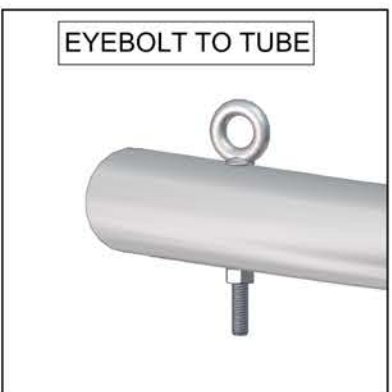

Set-up Video