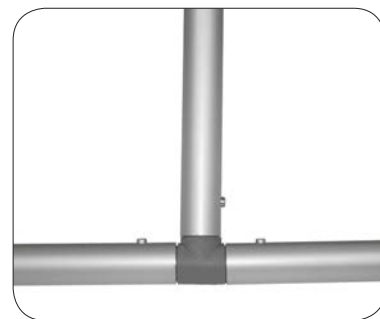

# Rectangle Hanging Structures

## RTG

Rectangle tension fabric hanging structures are made in the USA and are of the utmost quality and durability. State-of-the-art zipper pillowcase dye-sublimated stretch fabric coverings are combined with advanced, lightweight aluminum structures to provide unique design, functionality, and style. Hanging structures are offered in a wide variety of shapes and sizes. Stretch fabric graphics are hand-sewn, durable and dry-cleanable.

Frame

Single sided graphic

Double sided graphic

Graphic with printed bottom

30mm tube push-button connector

50mm tube spigot connector

Hanging Structure standard box

OCE Expandable Display Case - Available as an upgrade

## features and benefits:

- Rectangle hanging structures come in 8', 10', 12', 14', 16', 18' & 20' width configurations on the longer side and varying heights of 2', 3', 4', 5' & 6'
- Shapes 12' width and under are constructed with 30mm (1<sup>1/8</sup>" ) tubes and push-button connectors for simple assembly
- Shapes 14' width and over are constructed with 50mm (2" ) tubes and internal expanding spigot connectors for unmatched structural integrity
- Engineer certified (structural engineer certificate available upon request)
- Zippered pillowcase fabric graphic options include: unprinted (white and black), single-sided (outer panel printed only), double-sided (inner and outer panels printed), and zip-in unprinted (white and black) and printed bottom panels
- All pillowcase graphics come standard with opaque liner
- Both bottom zip-in graphic panels offered on 8', 10', 12', and 14' width options only
- Comes standard with hanging hardware, bags and heavy-duty shipping and storage box(es)
- OCE Expandable rugged molded shipping cases available as an upgrade
- Collapses to a fraction of its size
- Easy to store and ship
- Quick to set up