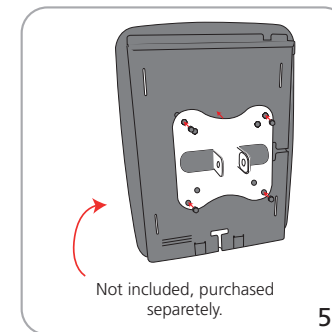

Linear Universal Clamp

Backwall Connection

We are continually improving and modifying our product range and reserve the right to vary the specifications without prior notice. All dimensions and weights quoted are approximate and we accept no responsibility for variance. E&OE. See Graphic Templates for graphic bleed specifications.

Accessory Attachment

VESA Universal Bracket

Literature Universal Bracket

Shelf Universal Bracket