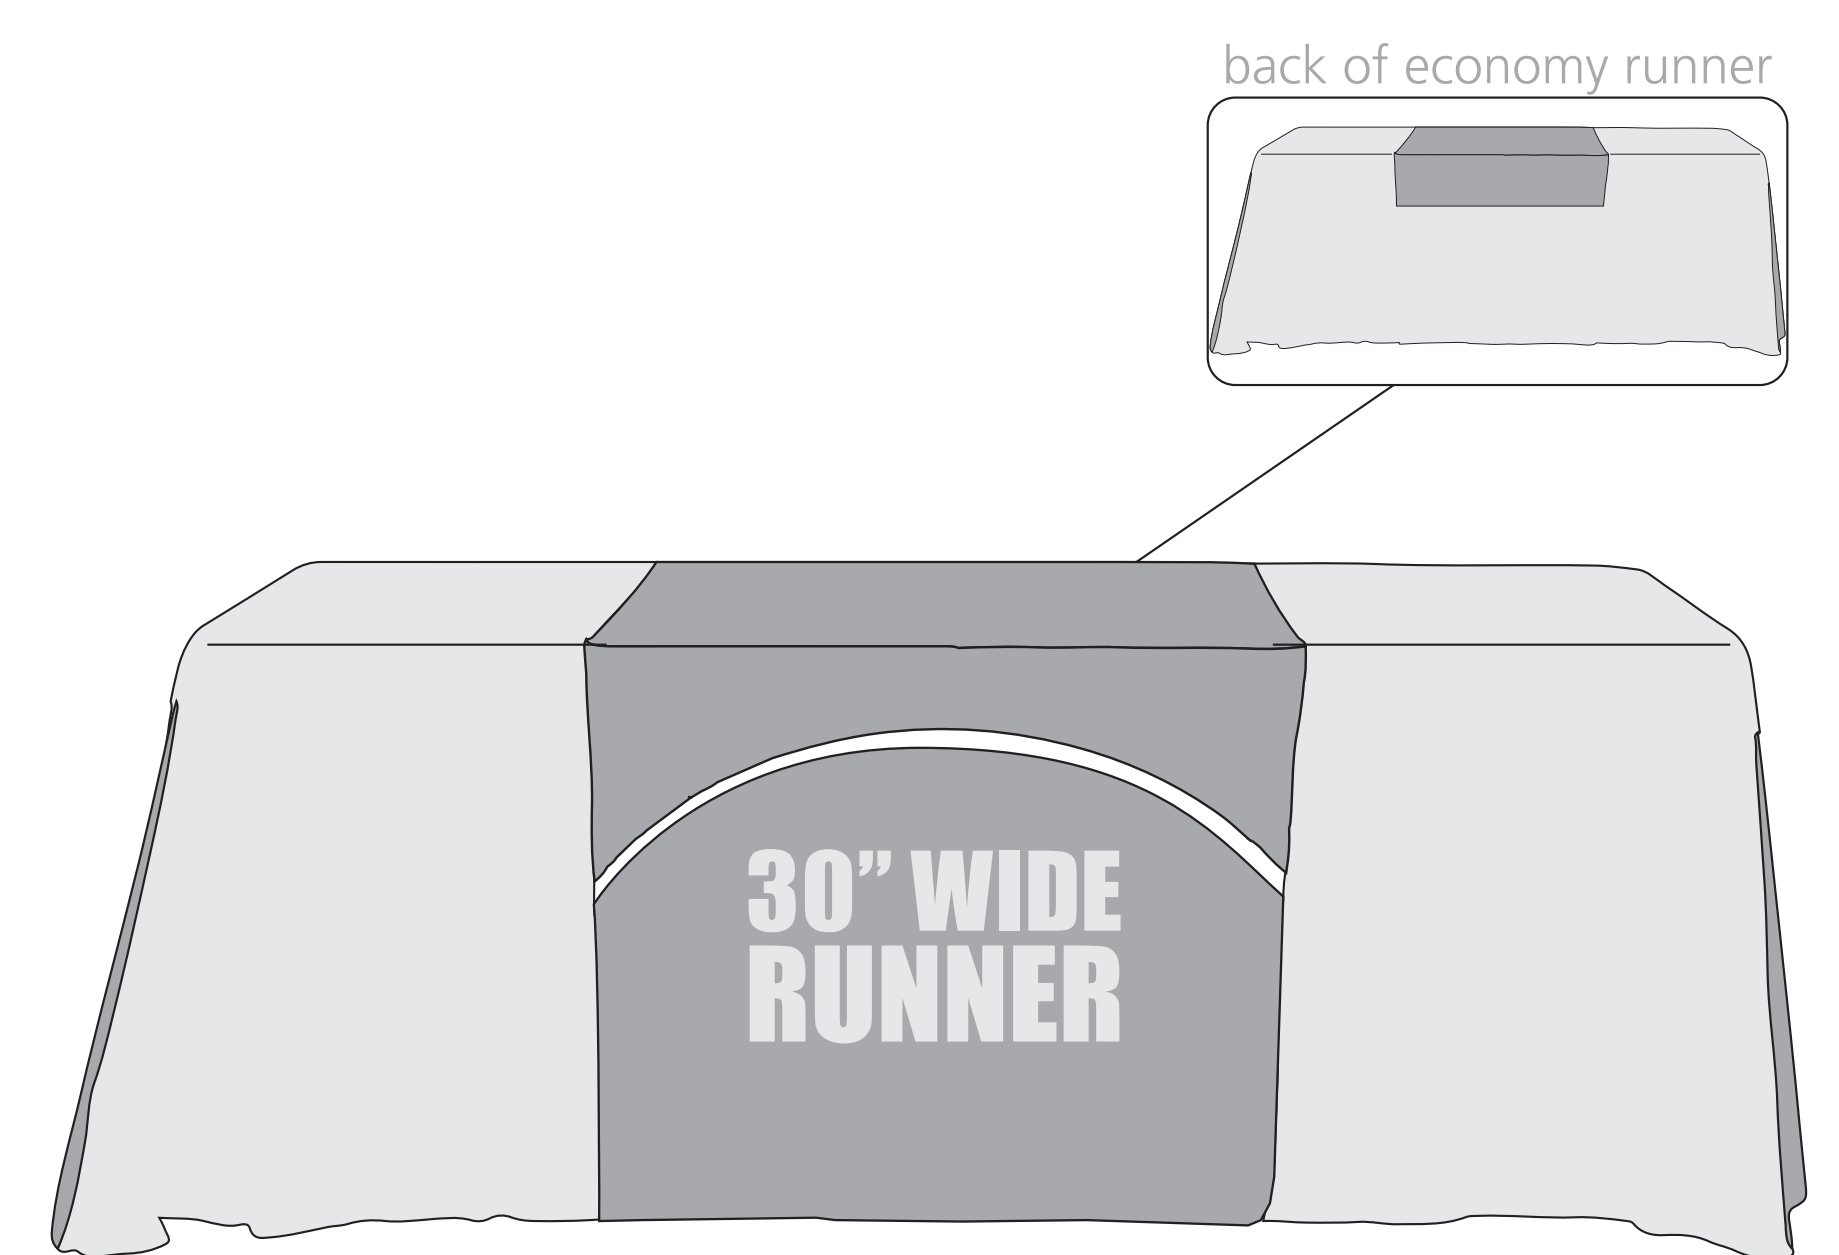

6.25" folds
over back

Table Runners: 30" Economy

Total Graphic Area: 30"w X 62.75"h
Front Visual Area: 26"w X 23.5"h (approx.)

DO NOT design any critical elements
(text, logos, etc.) within 2" of the edge.
Graphic will be heat sealed on all edges.

This template is designed for a
standard height table - 30"h

General Art Guidelines:

- CMYK Color Mode
- All Solid Coated Pantone colors should be called out in the art as spot colors
- Embed all images and support files
- Resolution must be 100-120 ppi
- All fonts must be created to outlines
- Do not scale artboard
- Background color/images must bleed to the edge of artboard
- Do not use spot colors from template in your artwork as they will not print

TOP

**RECOMMENDED
FRONT VISUAL AREA**

trim/heat sealed line